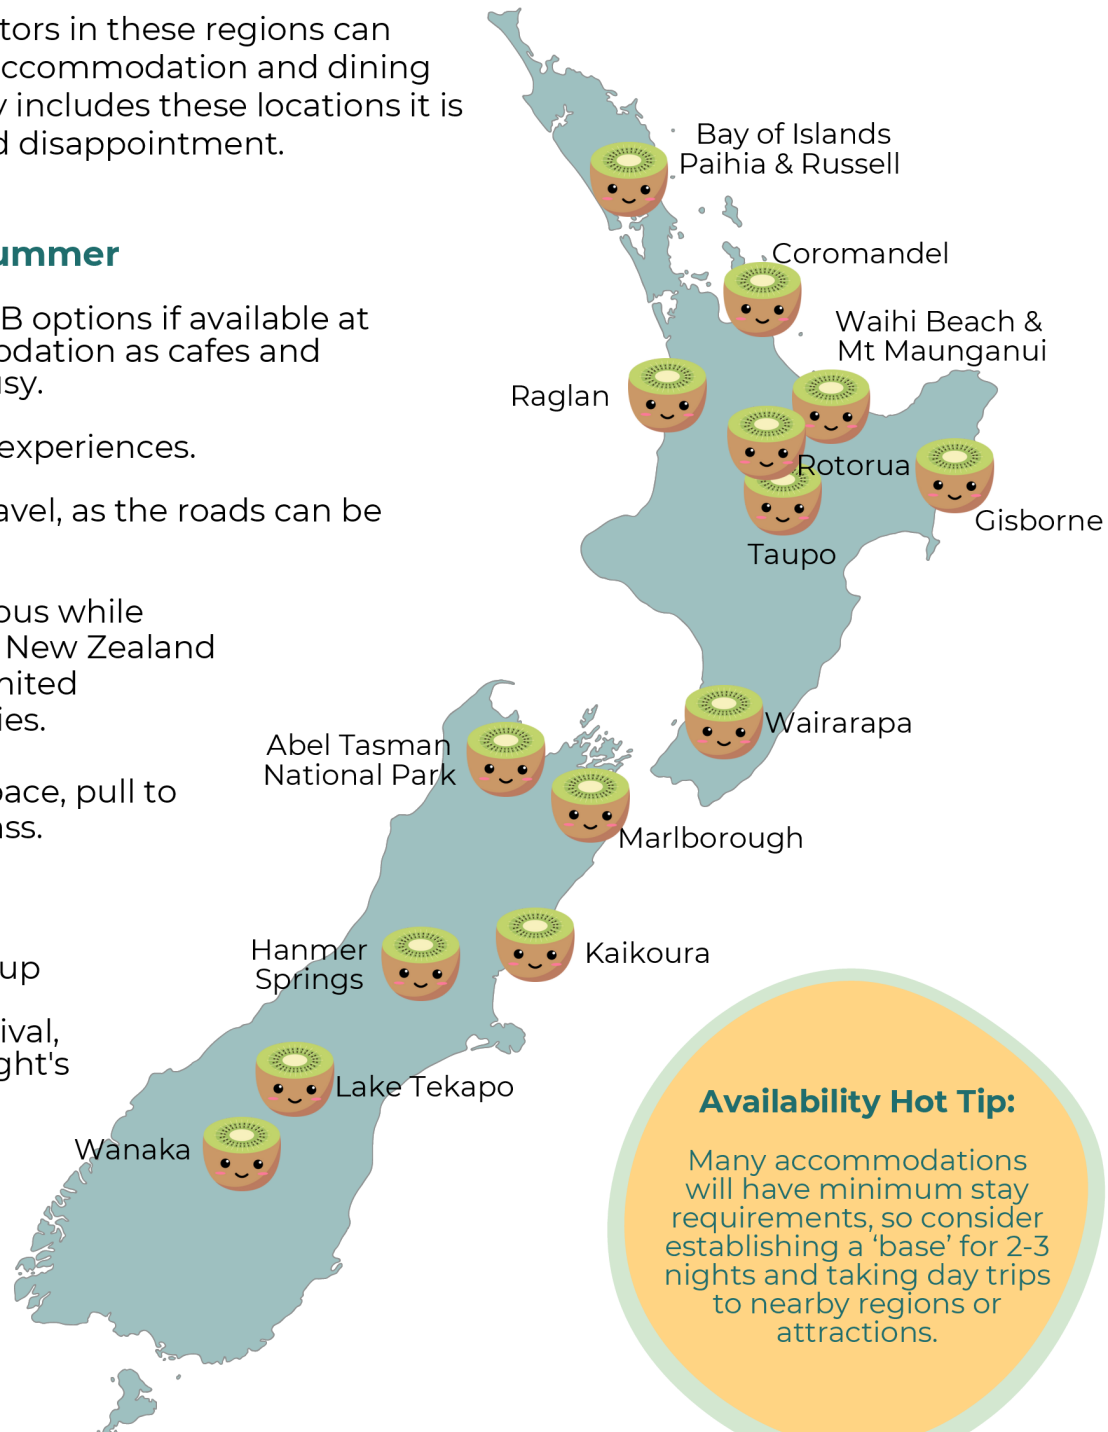

Popular Kiwi Christmas and New Year Holiday Hotspots

Pacific Destinations

These are popular regions where Kiwis gather at their holiday “bachs” (holiday homes)

The influx of domestic visitors in these regions can place extra demands on accommodation and dining options, so if your itinerary includes these locations it is wise to book early to avoid disappointment.

PDNZ insider tips to Summer

- Consider reserving B&B options if available at your chosen accommodation as cafes and restaurants will be busy.
- Pre-book local dining experiences.
- Allow extra time for travel, as the roads can be busy.
- Be patient and courteous while driving; many roads in New Zealand are single-lane with limited overtaking opportunities.
- If you prefer a slower pace, pull to the left to let others pass.
- If you're self-driving, Pacific Destinations recommends picking up your rental car on the second day of your arrival, allowing for a good night's sleep first.

Christmas Day

Stock up on supplies ahead of time, as only emergency services offering essentials will typically be open.

Petrol stations, some cafés/restaurants, and dairies /convenience stores will be open. Alcohol will not be available for purchase on Christmas Day unless at a licensed restaurant while dining.